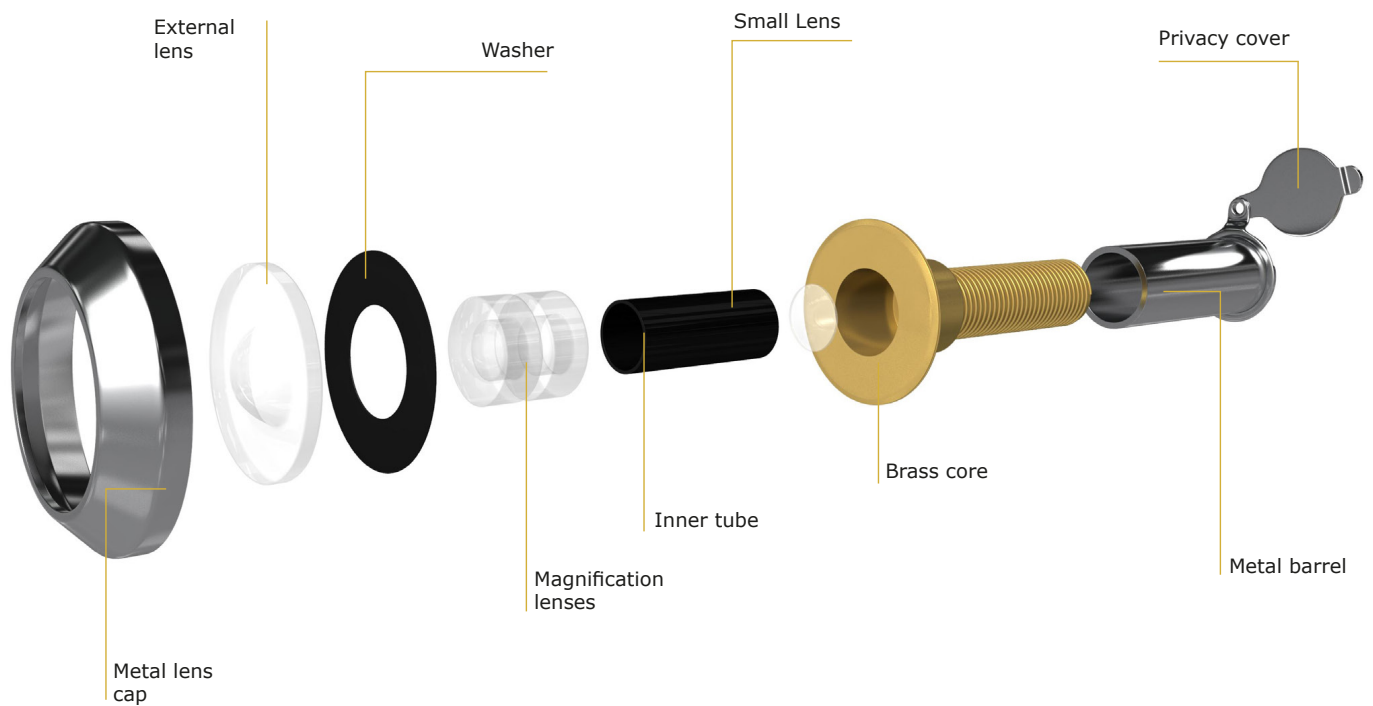

12MM WIDE ANGLE DOOR VIEWERS (35-55MM)

Featuring a number of impressive designs and numerous finishes the Door Viewers range at UAP Ltd will look fantastic on any door!

Each syphole has gone through rigerous testing, and have each been tested to DHF TS002:2009 which covers Corrosion Resistance, Security (Angle of Vision), Visual Clarity, Resistance to Misting Up, Ability to Clear After Misting, Length Adjustment Range and Marking. The door viewers have also been awarded 'Secured by Design' by the Association of Chief Police Officers.

Secured by Design

Official Police Security Initiative

Features Include:

Awarded 'Secured by Design' approval by the Association of Police Officers

Made with a solid brass body

Comprises of 3 plastic lenses

12MMWIDE ANGLE DOOR VIEWERS (35-55MM)

Finishes	Product Code	Material Construction	Privacy Cover Included	PVD Head	Lens	Coating Guarantee
Polished Brass	CVPLBR	Brass	Yes	Yes	Plastic	5 Years Inland
Polished Chrome	CVPLCH	Brass	Yes	Yes	Plastic	5 Years Inland
White	CVPLWH	Brass	Yes	No	Plastic	5 Years Inland
Black	CVPLBL	Brass	Yes	No	Plastic	5 Years Inland
Gold Anodised	CVPLGA	Aluminium	No	No	Plastic	10 Years Colour Fast
Silver Anodised	CVPLSA	Aluminium	No	No	Plastic	10 Years Colour Fast