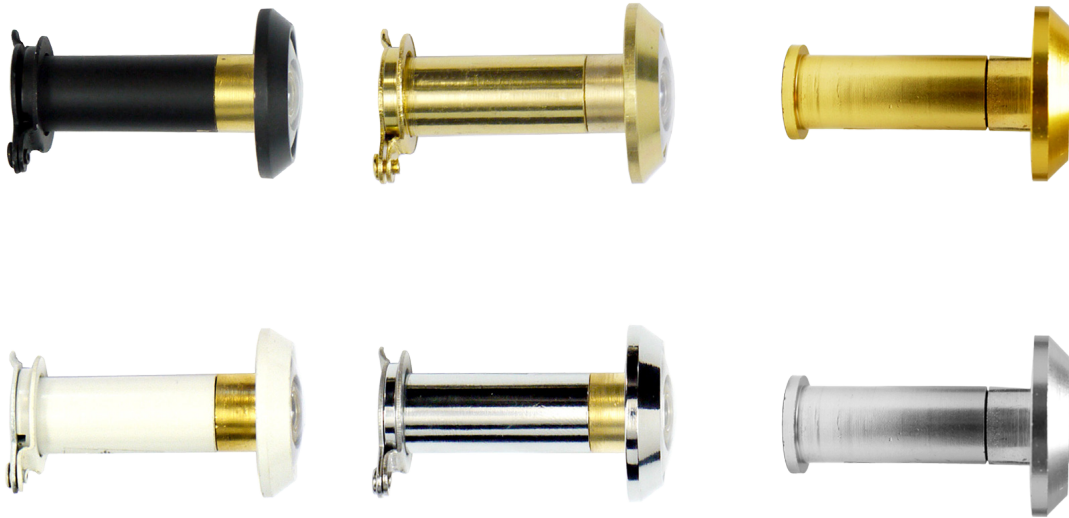

12MM WIDE ANGLE DOOR VIEWERS (35-55MM)

Featuring a number of impressive designs and numerous finishes the Door Viewers range at UAP Ltd will look fantastic on any door!

Each syphole has gone through rigerous testing, and have each been tested to DHF TS002:2009 which covers Corrosion Resistance, Security (Angle of Vision), Visual Clarity, Resistance to Misting Up, Ability to Clear After Misting, Length Adjustment Range and Marking. The door viewers have also been awarded 'Secured by Design' by the Association of Chief Police Officers.

Secured by Design

Official Police Security Initiative

Features Include:

Awarded 'Secured by Design' approval by the Association of Police Officers

Made with a solid brass body

Comprises of 3 plastic lenses

Ensured to give crystal clear performance for years of safe, secure use

Comes in a range of colours to suite door furniture

Additional extensions available if you need to make your viewer even longer

Up to a 5 year inland coating guarantee on standard finishes

12MMWIDE ANGLE DOOR VIEWERS (35-55MM)

Finishes	Product Code	Material Construction	Privacy Cover Included	PVD Head	Lens	Coating Guarantee
Polished Brass	CVPLBR	Brass	Yes	Yes	Plastic	5 Years Inland
Polished Chrome	CVPLCH	Brass	Yes	Yes	Plastic	5 Years Inland
White	CVPLWH	Brass	Yes	No	Plastic	5 Years Inland
Black	CVPLBL	Brass	Yes	No	Plastic	5 Years Inland
Gold Anodised	CVPLGA	Aluminium	No	No	Plastic	10 Years Colour Fast
Silver Anodised	CVPLSA	Aluminium	No	No	Plastic	10 Years Colour Fast