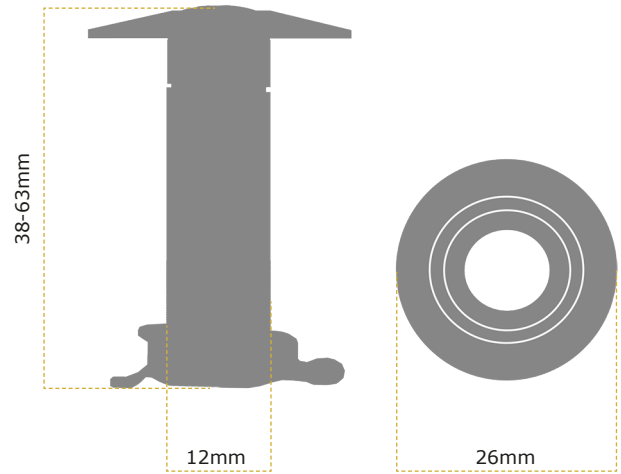

12MM WIDE ANGLE DOOR VIEWERS (35-55MM)

Featuring a number of impressive designs and numerous finishes the Door Viewers range at UAP Ltd will look fantastic on any door!

Each syphole has gone through rigerous testing, and have each been tested to DHF TS002:2009 which covers Corrosion Resistance, Security (Angle of Vision), Visual Clarity, Resistance to Misting Up, Ability to Clear After Misting, Length Adjustment Range and Marking. The door viewers have also been awarded 'Secured by Design' by the Association of Chief Police Officers.

12MMWIDE ANGLE DOOR VIEWERS (35-55MM)

Finishes	Product Code	Material Construction	Privacy Cover Included	PVD Head	Lens	Coating Guarantee
Polished Brass	CVPLBR	Brass	Yes	Yes	Plastic	5 Years Inland
Polished Chrome	CVPLCH	Brass	Yes	Yes	Plastic	5 Years Inland
White	CVPLWH	Brass	Yes	No	Plastic	5 Years Inland
Black	CVPLBL	Brass	Yes	No	Plastic	5 Years Inland
Gold Anodised	CVPLGA	Aluminium	No	No	Plastic	10 Years Colour Fast
Silver Anodised	CVPLSA	Aluminium	No	No	Plastic	10 Years Colour Fast