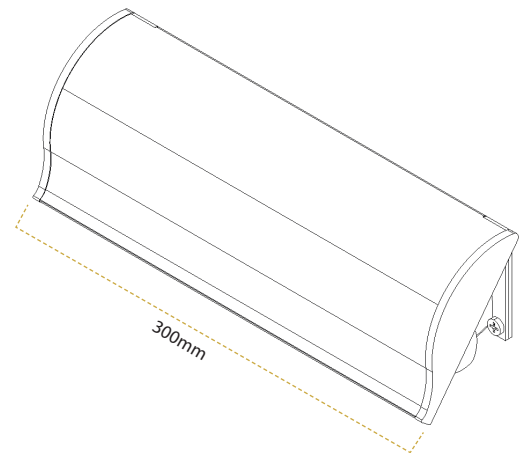

External Frame Sizes:

Distance Between Screw Holes	277mm
Letterplate Length	305mm
Letterplate Height	77mm
Frame Material	Aluminium
Cavity Hole Size	53mm x 260mm

Internal Frame Sizes:

Letterplate Length	300mm
Letterplate Height	115mm
Projection	35mm
Frame Material	Aluminium