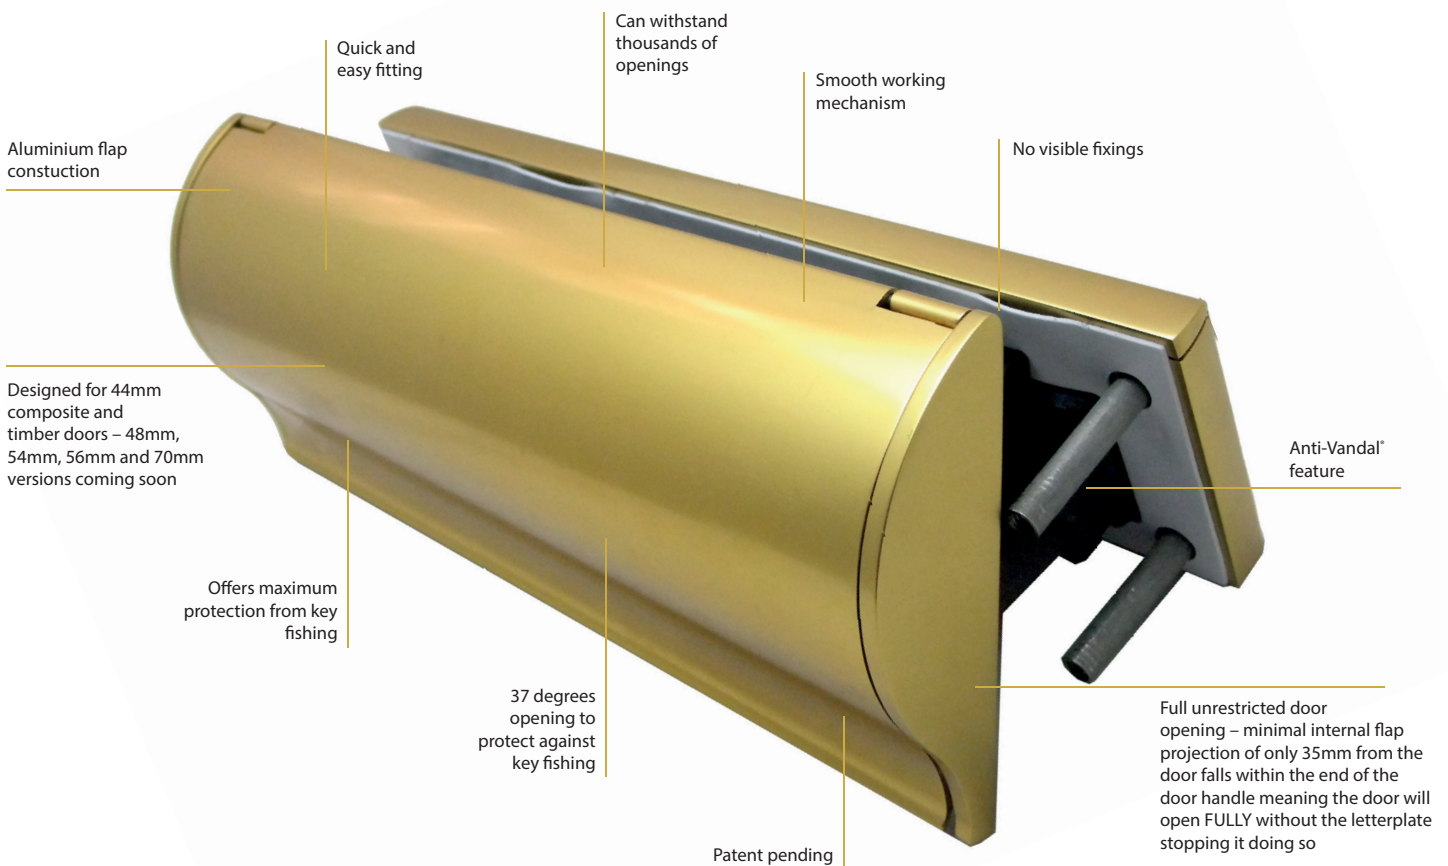

THE SOSTERIAN

FIRERATED TS008 LETTERPLATE

TS008 has come in to effect that sets the advanced security requirements of letterplates. The updated door standard PAS24:2016, now requires that a door fitted with a letterplate has to have a letterplate that is tested to and meets the requirements of TS008. As well as covering key fishing, TS008 also covers preventing being able to unlock the door through the letterplate, whilst also allowing postal items to pass freely through it.

CLASSIFICATION							
A	1	2	N	3	N	0	0

MIX AND MATCH SOLUTION

Our revolutionary mix and match solution gives you the freedom to choose what finish you want for the internal and external frame. Whether it is a black inner frame with a white outer frame, or a traditional gold inner flap and gold outer flap – the choice is yours! Choose from 5 different finishes gold anodised, silver anodised, polished silver, black and white.

FD60 For 54mm timber door profiles

Finishes	Internal Frame Code	External Frame Code	Material	Coating Guarantee
Gold Anodised	TS008-INTERNAL-GOLD-FD60	TS008-EXTERNAL-GOLD	Aluminium	5 Years Inland
Silver Anodised	TS008-INTERNAL-SILVER-FD60	TS008-EXTERNAL-SILVER	Aluminium	5 Years Inland
Polished Silver	TS008-INTERNAL-PS-FD60	TS008-EXTERNAL-PS	Aluminium	5 Years Inland
Black	TS008-INTERNAL-BLACK-FD60	TS008-EXTERNAL-BLACK	Aluminium	5 Years Inland
White	TS008-INTERNAL-WHITE-FD60	TS008-EXTERNAL-WHITE	Aluminium	5 Years Inland