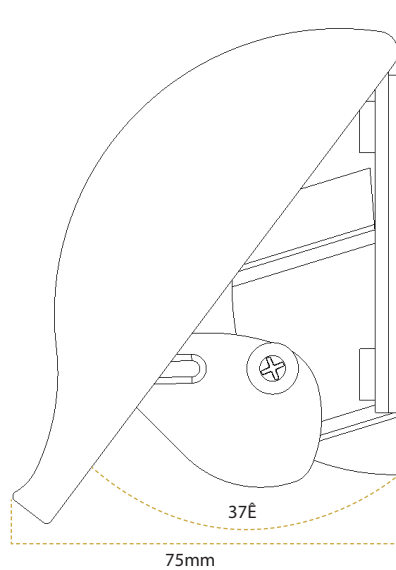

External Frame Sizes:

Distance Between Screw Holes	277mm
Letterplate Length	305mm
Letterplate Height	77mm
Frame Material	Aluminium
Cavity Hole Size	53mm x 260mm

Internal Frame Sizes:

Letterplate Length	300mm
Letterplate Height	115mm
Projection	35mm
Frame Material	Aluminium