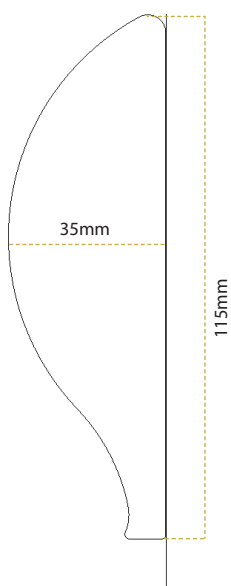

FD60 For 54mm timber door profiles

Finishes	Internal Frame Code	External Frame Code	Material	Coating Guarantee
Gold Anodised	TS008-INTERNAL-GOLD-FD60	TS008-EXTERNAL-GOLD	Aluminium	5 Years Inland
Silver Anodised	TS008-INTERNAL-SILVER-FD60	TS008-EXTERNAL-SILVER	Aluminium	5 Years Inland
Polished Silver	TS008-INTERNAL-PS-FD60	TS008-EXTERNAL-PS	Aluminium	5 Years Inland
Black	TS008-INTERNAL-BLACK-FD60	TS008-EXTERNAL-BLACK	Aluminium	5 Years Inland
White	TS008-INTERNAL-WHITE-FD60	TS008-EXTERNAL-WHITE	Aluminium	5 Years Inland

External Frame Sizes:

Distance Between Screw Holes	277mm
Letterplate Length	305mm
Letterplate Height	77mm
Frame Material	Aluminium
Cavity Hole Size	53mm x 260mm

Internal Frame Sizes:

Letterplate Length	300mm
Letterplate Height	115mm
Projection	35mm
Frame Material	Aluminium